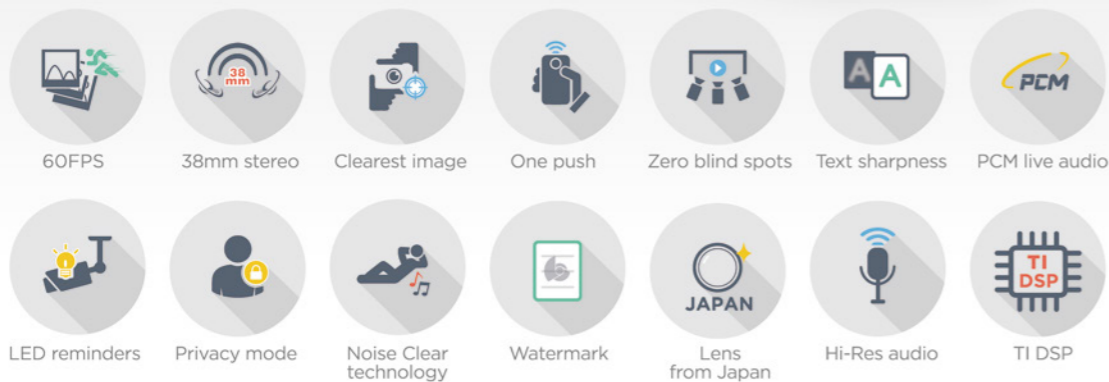

Lecture Recording

High Speed 60 fps

WCM

Stereo

LED reminders

Full HD

SIZE L171 x W70 x H70 mm

- › Full HD 1080P Camera
- › Crystal clear 60 fps picture quality
- › Symmetrical microphones with stereo output
- › High quality CD audio
- › Specialized lens from Japan
- › Texas Instruments Audio miniDSP (USA)
- › Sony Exmor CMOS image sensor (Japan)
- › Texas Instruments DSP
- › Built-in multi-function indicator
- › Wireless remote control
- › Revolutionary ePTZ
- › Student privacy mode
- › Embedded watermark
- › Enhanced text sharpness
- › Innovative iFollow technology
- › Noise Clear improves audio quality

HIGH SPEED FILMING

Clear and smooth images

WCM FOR TEACHER

One push to start

AUTO LED REMINDERS

3 distinct colors

SCAN ME

iCam PRO Leading Advantages

iFOLLOW BEST CHOICE

- Built in Montage software
- Auto editing for iFollow videos
- Upload videos to five stations automatically
- Set upload destination
- Automatic Filling Mechanism (AFM)
- Auto overwrite

SCAN ME

iTrace Image Analysis and Tracking Software for iFollow

Auto Tracking

Multi-cam filming

Selectable detection areas

Easier than IR sensors

6 Image analysis

Teacher tracking