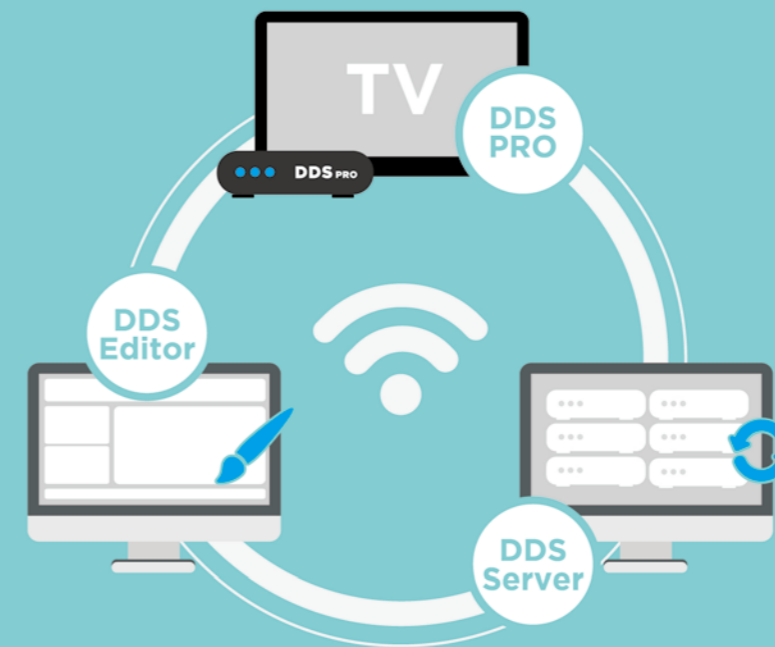

C2C, Classroom to Classroom

REMOTE CONTROL

Remote control via smartphone

MULTIPLE CLASSROOM APPLICATIONS

As if you were there

LIVEMOTE

Livebox PRO Remote Control APP

SES ULTIMATE

Update all in one click

4K TV

Liveticker

Social network

Preview

SIZE L105 x W124 x H30 mm

- › Highlights CIS and promote your brand perfectly
- › Turns any TV into a multimedia digital billboard
- › 4K ultra-high-definition picture quality
- › Preview screen adjustments made easy
- › Embed YouTube videos
- › Available liveticker for immediate updates
- › Time and weather reminders
- › Replay videos, images, or PDFs
- › Social network and official website updates
- › Update all DDS PROs in one click
- › Customizable layouts with various choices
- › Smart power saving hibernation mode
- › Newly designed text marquee