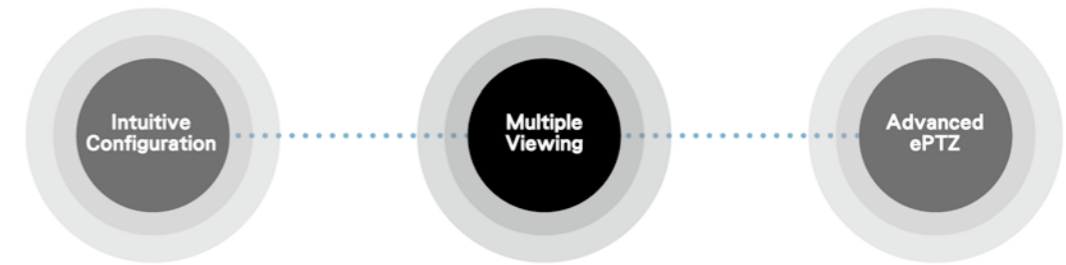

Schedulable ROI

Speaker identification

Windows 10

Microsoft Windows 7/8/10

- Automatic tracking of teacher's position with multiple iFollow cameras
- Automatic tracking of student when they stand up
- Supports 6 image analysis cameras and 10 SES lecture recording softwares
- Customized detection areas(ROI)
- One image analysis camera supports 32 teacher ROIs and 64 student ROIs
- Adjustable sensitivity for different recording situations
- Automatic detection even with two people
- Automatic speaker/participant recognition
- ROI status monitoring
- Customizable trigger delay
- Schedulable unique ROI for each classroom situation

TRACKS TEACHER'S POSITION AUTOMATICALLY

TRACKS AND ANALYZES STUDENTS' ACTION

SCAN ME

Matrix Control Software for iCam PRO

Intuitive Interface

6-camera viewing

Advanced ePTZ

Simple interface

Audio check

6-camera viewing

Advanced ePTZ

Pan & tilt

8 preset points

Clear live images

Flexible movements

Full screen

 Microsoft Windows 8/10

- › Intuitive user interface
- › Supports viewing of 6 iCam PRO simultaneously
- › Pan and tilt capabilities for wide area coverage
- › Includes intelligent iCam PRO advanced digital controls
- › Advanced ePTZ capabilities
- › Built-in control of eight preset points
- › Unique stream profile for each individual channel
- › Digitally controlled 10x digital zoom
- › Optional full screen mode
- › Smart audio check functionality
- › Flexible and smooth movements