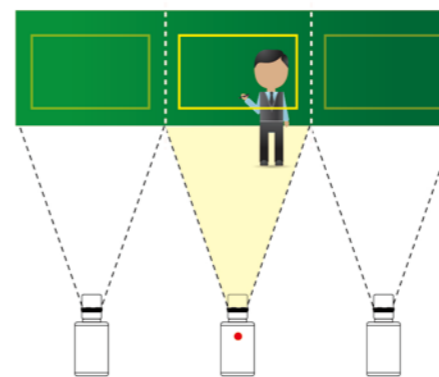

Schedulable ROI

Speaker identification

Windows 10

Microsoft Windows 7/8/10

- Automatic tracking of teacher's position with multiple iFollow cameras
- Automatic tracking of student when they stand up
- Supports 6 image analysis cameras and 10 SES lecture recording softwares
- Customized detection areas(ROI)
- One image analysis camera supports 32 teacher ROIs and 64 student ROIs
- Adjustable sensitivity for different recording situations
- Automatic detection even with two people
- Automatic speaker/participant recognition
- ROI status monitoring
- Customizable trigger delay
- Schedulable unique ROI for each classroom situation

TRACKS TEACHER'S POSITION AUTOMATICALLY

TRACKS AND ANALYZES STUDENTS' ACTION

SCAN ME

Matrix Control Software for iCam PRO

Intuitive Interface

6-camera viewing

Advanced ePTZ

Simple interface