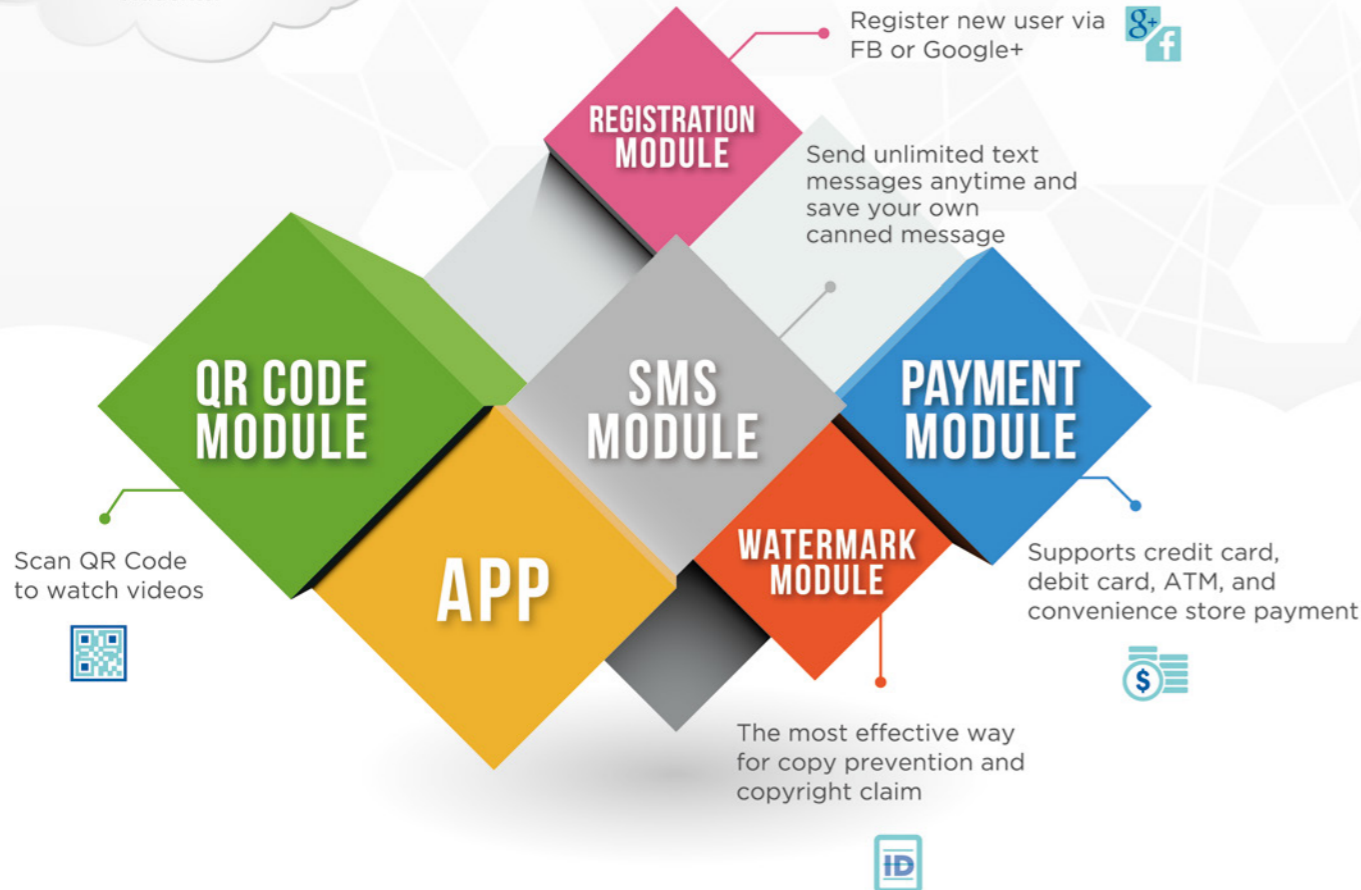

LOL Online Learning Platform (e-Learning, MOOCs, enterprise training)

24H Perfect Learning

Be your own learning master! LOL offers flexible learning for students.

Auto video conversion engine

- › Auto video conversion engine compresses and converts videos automatically. It supports most video formats and shortens the video handling time. BlueEyes spent about 6 months to develop this unique function so that you can spend your time on other things.

24H trial lessons

- › LOL offers 24H trial lessons for students, allowing them to evaluate course content and teacher quality.

Customizable web interface

- › Customizable web interface helps you create your own LOL style. 24-hour advertising with embedded marketing allows greater publicity and exposure on the internet.

Designed just for you

- › Upload pictures to create your own photo albums.
- › Send instant messages, exam results, and important notices via SMS. Save your own preset messages and send unlimited text via imported EXCEL file.
- › Monitor delivery status with package tracking functionality.

Powerful administration management

- › Grant user points.
- › Watermark function.
- › Secure copyright protection technology.
- › Free registration via Facebook or Google+.
- › Save your own preset messages and send unlimited text via SMS.
- › Flexible course and video publishing functionality.
- › Customizable permissions for teachers and students.
- › Free advertising via trial packages.
- › Advanced dynamic watermark module effectively prevents pirating.