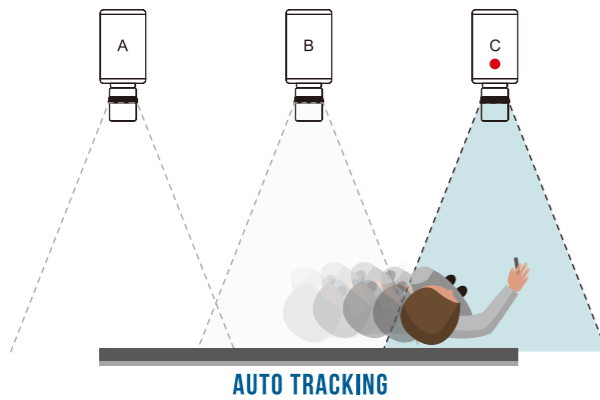

ONE CLICK UPDATES

Easy ad management

4K TV

Industry leader

PREVIEW

Dynamic layout

SCAN ME

iFollow Multiple Cameras Filming and Tracking

State-of-the-art Technology |

Multiple cams filming

Auto tracking

Easy setup

Works anywhere

- BlueEyes developed a state-of-the-art filming technology which utilizes multiple fixed iCam PRO Full HD cameras shoot at various directions at the same time.
- Every camera features crisp images and focuses so that you never miss any major shot. Moreover, quickly export precise videos.