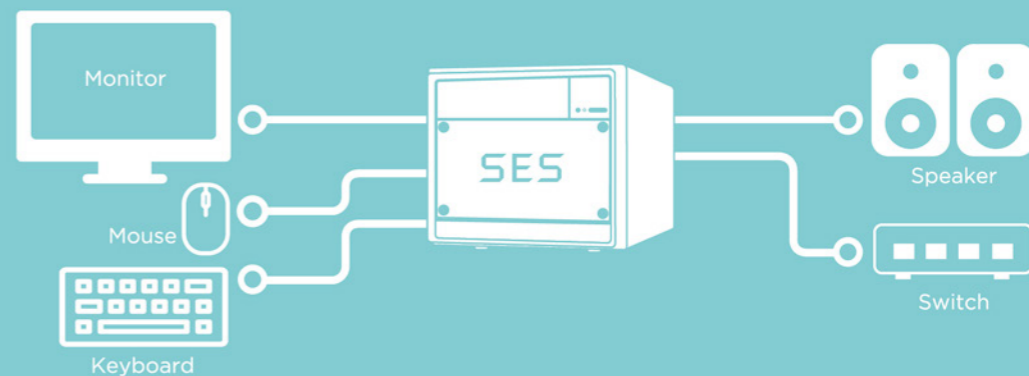

Auto uploading

Keyword searching

Zero blind spots

API interface

Supports SCT

Microsoft Windows 7/8/10

SCAN ME

iFS Automatic Editing and Uploading Software