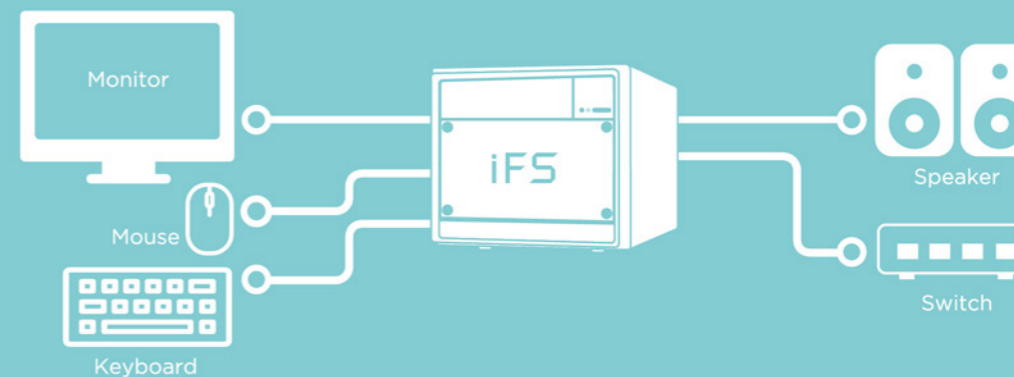

Built in Montage

Supports limitless

Status notification

Consistent process

Microsoft Windows 7/8/10

SCAN ME

Montage Film Editing Software

Fastest Editing