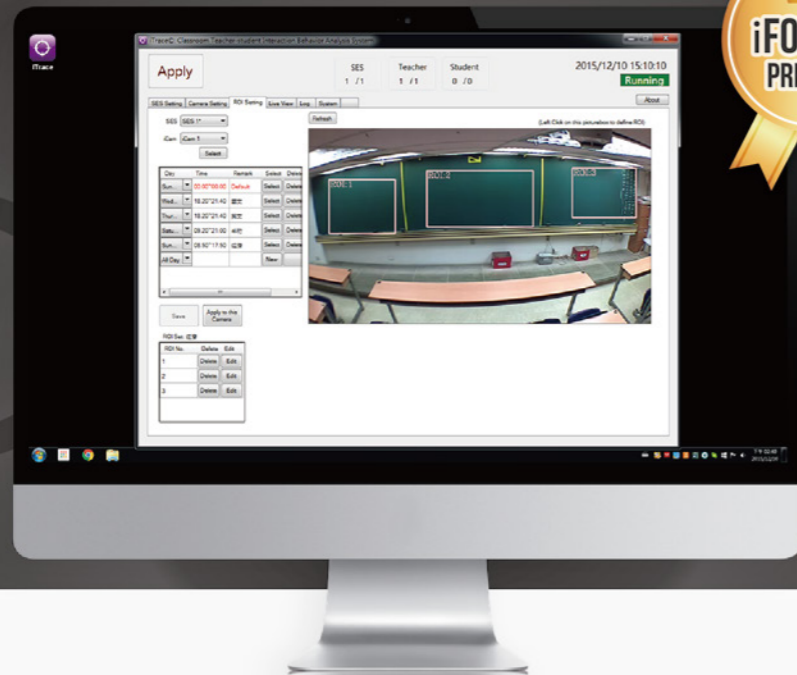

SCAN ME

iTrace Image Analysis and Tracking Software for iFollow

Auto Tracking

Multi-cam filming

Selectable detection areas

Easier than IR sensors

6 Image analysis

Teacher tracking