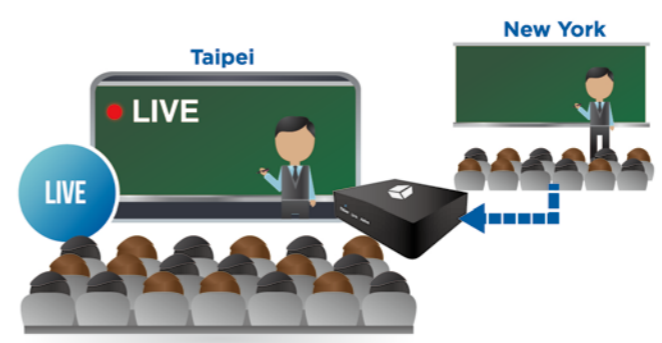

C2C, Classroom to Classroom

REMOTE CONTROL

Remote control via smartphone

MULTIPLE CLASSROOM APPLICATIONS

As if you were there

LIVEMOTE

Livebox PRO Remote Control APP

SES ULTIMATE

Lecture Recording Software

iCAM PRO

iCam PRO Full HD 1080P Camera

iFOLLOW

Multiple cameras filming and auto switching

SCAN ME