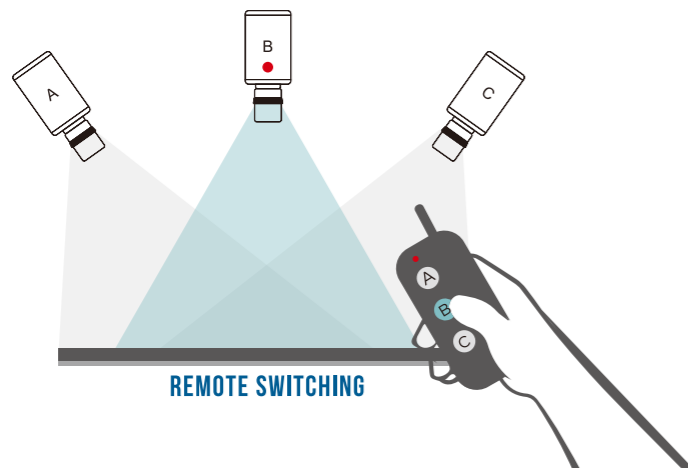

State-of-the-art Technology |

Multiple cams filming

Auto tracking

Easy setup

Works anywhere

- BlueEyes developed a state-of-the-art filming technology which utilizes multiple fixed iCam PRO Full HD cameras shoot at various directions at the same time.
- Every camera features crisp images and focuses so that you never miss any major shot. Moreover, quickly export precise videos.